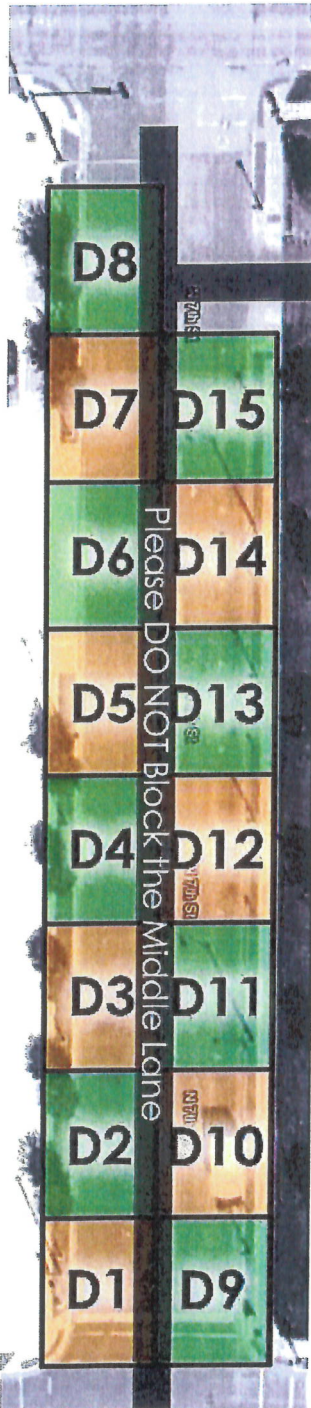

SPRINGFIELD ST. PATRICK'S DAY MARCHING BAND PARADE

Parade Route

→ Parade Route

→ Exit Options

Staging Area Overview Map

Use this map to gain an idea of the physical location of each staging area for the parade.

Staging Area A

6th Street between Jefferson and Washington

Staging Area B

Jefferson between 6th and 7th

Staging Area C

7th Street between Jefferson and Washington

Staging Area D

7th Street between Madison and Jefferson

Staging Area E

Jefferson between 7th and 9th

Staging Area F

Horace Mann Blue (west) parking lot.

Staging Area G

6th Street between Madison and Jefferson