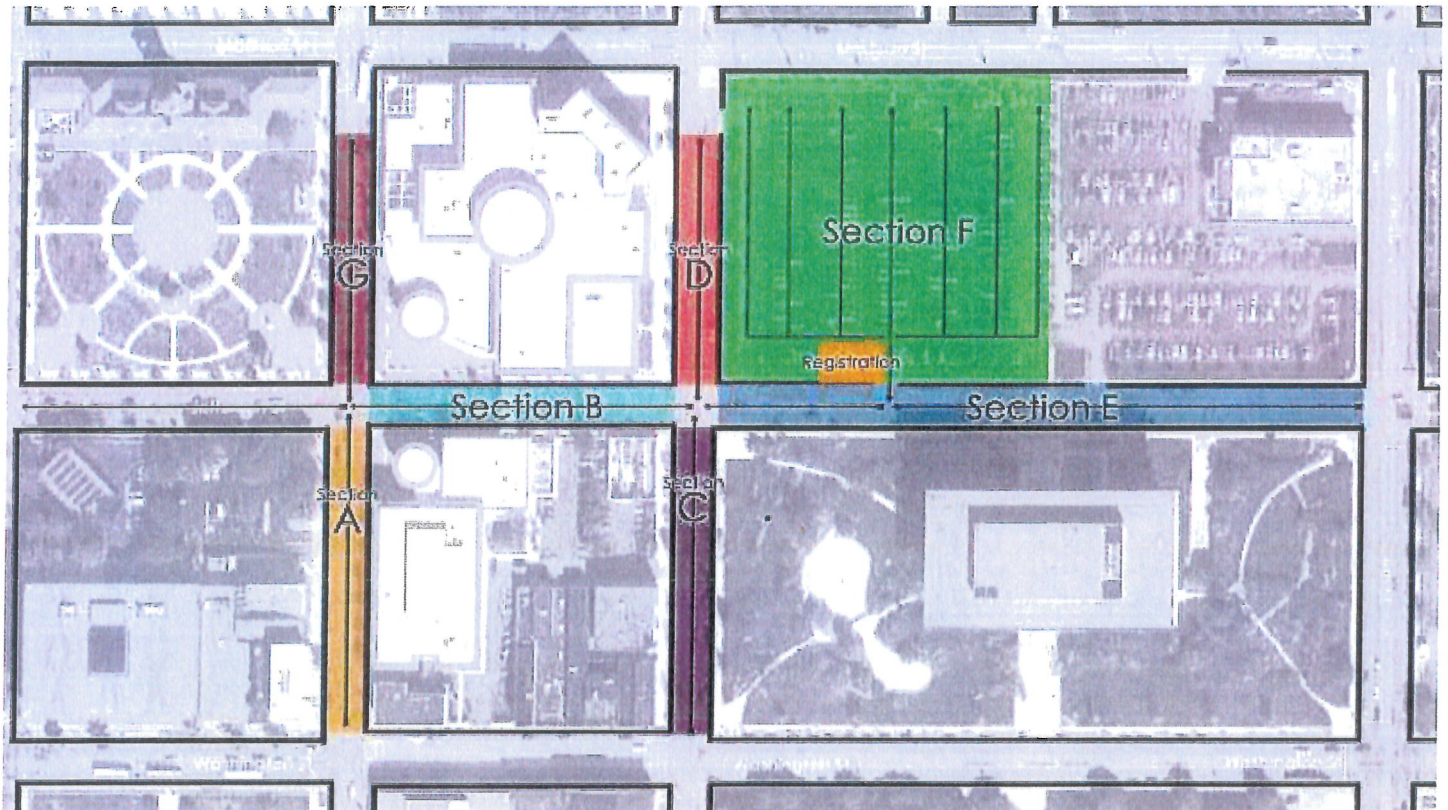

SPRINGFIELD ST. PATRICK'S DAY MARCHING BAND PARADE

Parade Route

→ Parade Route

→ Exit Options

Staging Area Overview Map

Use this map to gain an idea of the physical location of each staging area for the parade.

Staging Area A

6th Street between Jefferson and Washington

Staging Area B

Jefferson between 6th and 7th

Staging Area C

7th Street between Jefferson and Washington

Staging Area D

7th Street between Madison and Jefferson

Staging Area E

Jefferson between 7th and 9th

Staging Area F

Horace Mann Blue (west) parking lot.

Staging Area G

6th Street between Madison and Jefferson