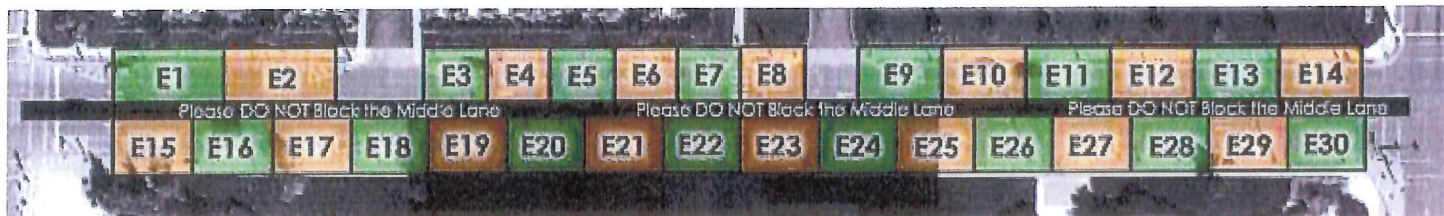

SPRINGFIELD ST. PATRICK'S DAY MARCHING BAND PARADE

Parade Route

→ Parade Route

→ Exit Options

Staging Area Overview Map

Use this map to gain an idea of the physical location of each staging area for the parade.

Staging Area A

6th Street between Jefferson and Washington

Staging Area B

Jefferson between 6th and 7th

Staging Area C

7th Street between Jefferson and Washington

Staging Area D

7th Street between Madison and Jefferson

Staging Area E

Jefferson between 7th and 9th

Staging Area F

Horace Mann Blue (west) parking lot.

Staging Area G

6th Street between Madison and Jefferson