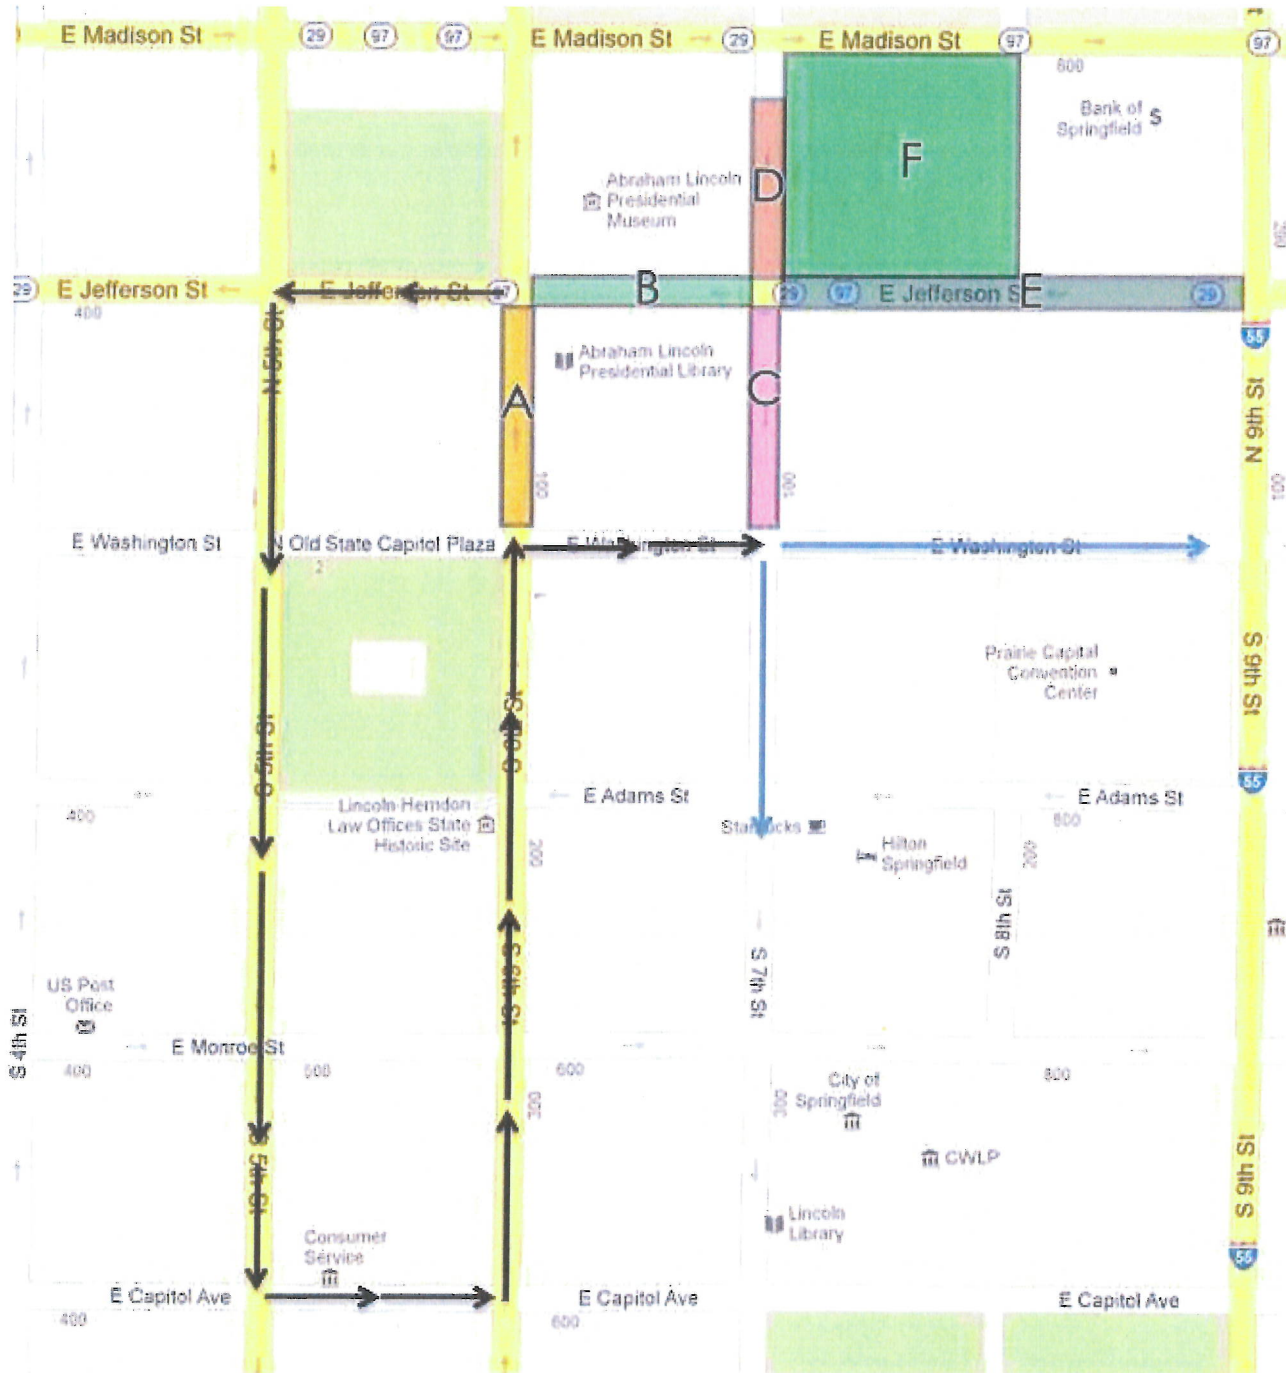

SPRINGFIELD ST. PATRICK'S DAY MARCHING BAND PARADE

Parade Route

→ Parade Route

→ Exit Options

Staging Area Overview Map

Use this map to gain an idea of the physical location of each staging area for the parade.

Staging Area A

6th Street between Jefferson and Washington

Staging Area B

Jefferson between 6th and 7th

Staging Area C

7th Street between Jefferson and Washington

Staging Area D

7th Street between Madison and Jefferson

Staging Area E

Jefferson between 7th and 9th

Staging Area F

Horace Mann Blue (west) parking lot.

Staging Area G

6th Street between Madison and Jefferson