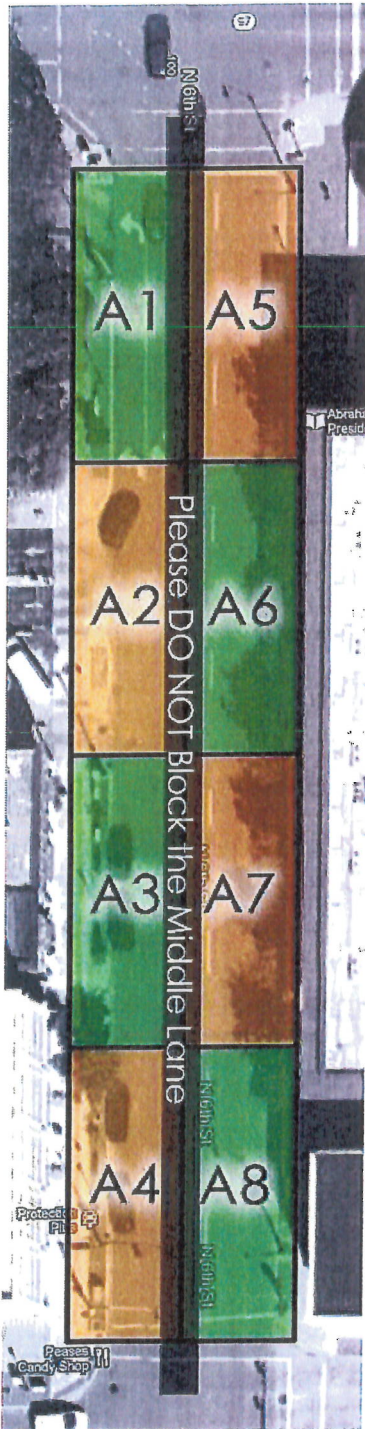

SPRINGFIELD ST. PATRICK'S DAY MARCHING BAND PARADE

Parade Route

→ Parade Route

→ Exit Options

Staging Area Overview Map

Use this map to gain an idea of the physical location of each staging area for the parade.

Staging Area A

6th Street between Jefferson and Washington

Staging Area B

Jefferson between 6th and 7th

Staging Area C

7th Street between Jefferson and Washington

Staging Area D

7th Street between Madison and Jefferson

Staging Area E

Jefferson between 7th and 9th

Staging Area F

Horace Mann Blue (west) parking lot.

Staging Area G

6th Street between Madison and Jefferson