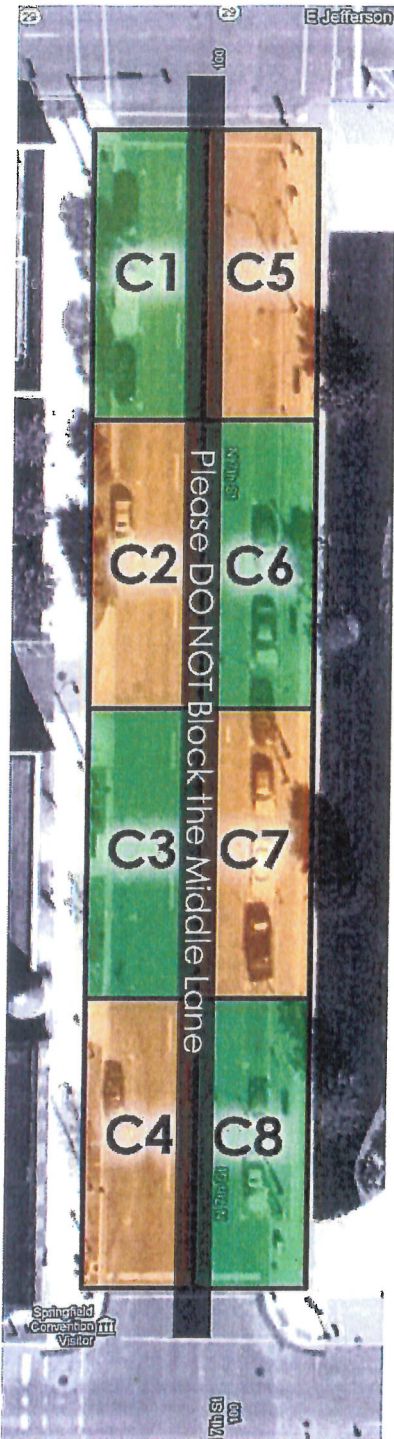

SPRINGFIELD ST. PATRICK'S DAY MARCHING BAND PARADE

Parade Route

→ Parade Route

→ Exit Options

Staging Area Overview Map

Use this map to gain an idea of the physical location of each staging area for the parade.

Staging Area A

6th Street between Jefferson and Washington

Staging Area B

Jefferson between 6th and 7th

Staging Area C

7th Street between Jefferson and Washington

Staging Area D

7th Street between Madison and Jefferson

Staging Area E

Jefferson between 7th and 9th

Staging Area F

Horace Mann Blue (west) parking lot.

Staging Area G

6th Street between Madison and Jefferson